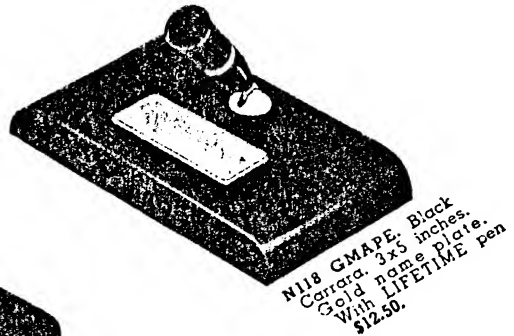

N278 BUEVI. Black Carrara. 3 1/4 x 5 1/4 inches. Gold trim. With LIFETIME pen $12.50.

N118 GMAPE. Black Carrara. 3x5 inches. Gold name plate. With LIFETIME pen $12.50.